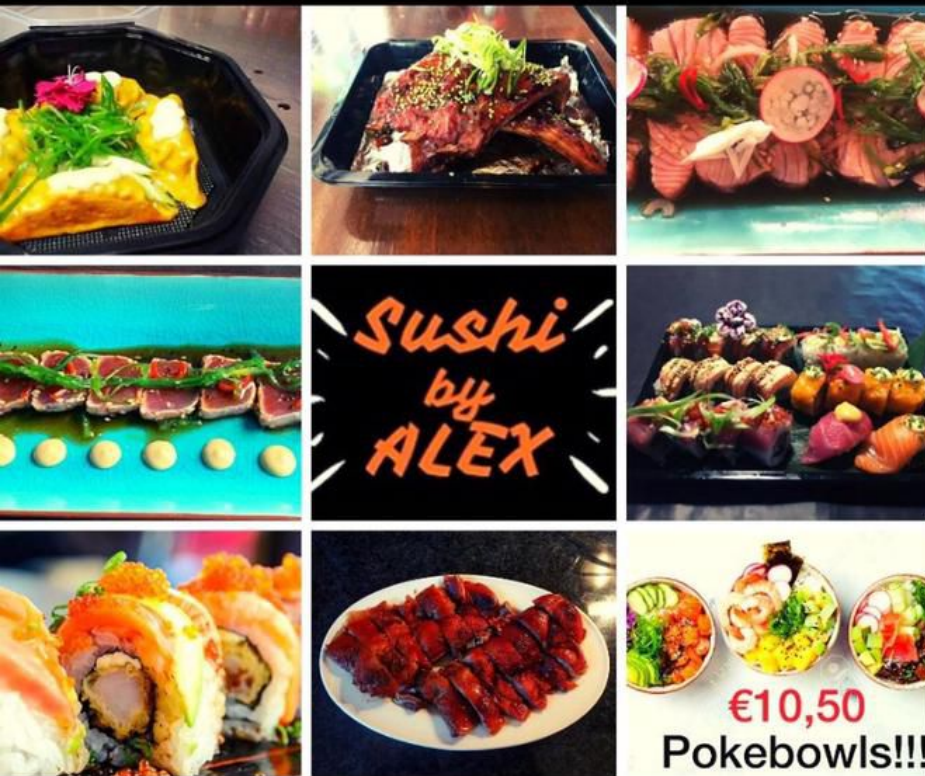

SUSHI
by
ALEX

€10,50
Pokebowls!!!

DINING

TAKE-AWAY

DELIVERY

CATERING

LIVE COOKING AT HOME

PARTY'S

AFTERWORK/ DRINKS AND BITES